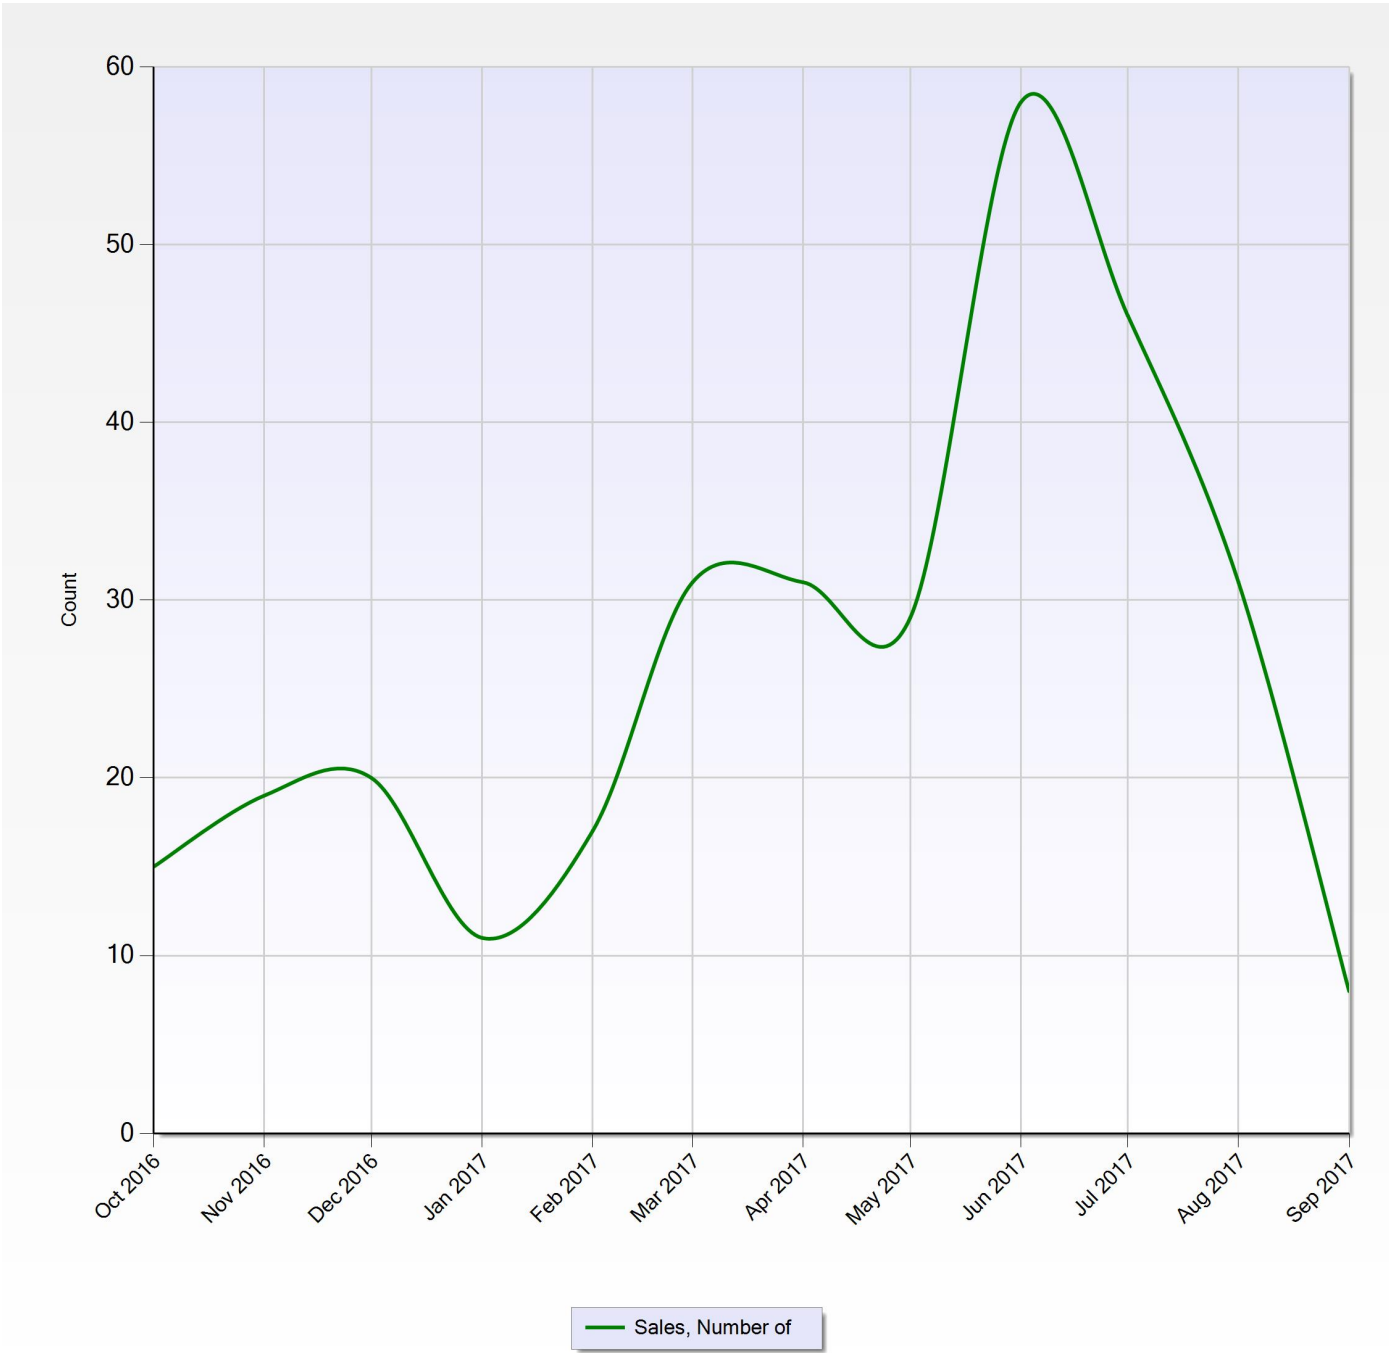

Historic Sales by Year

<i>Month</i>	<i>Sales, Number of</i>
Oct 2016	15
Nov 2016	19
Dec 2016	20
Jan 2017	11
Feb 2017	17
Mar 2017	31
Apr 2017	31

<i>Month</i>	<i>Sales, Number of</i>
May 2017	29
Jun 2017	58
Jul 2017	46
Aug 2017	31
Sep 2017	8

Search Criteria

Time frame is from Oct 2016 to Sep 2017

Subdivision is like '*steiner Ranch*', '*river dance*'

Property Sub Type is 'House'

Results calculated from 316 listings

Copyright - 2017 - ACTRIS©. Information deemed reliable but not guaranteed and should be verified. ACTRIS provides content "AS IS," without any warranty, express or implied.